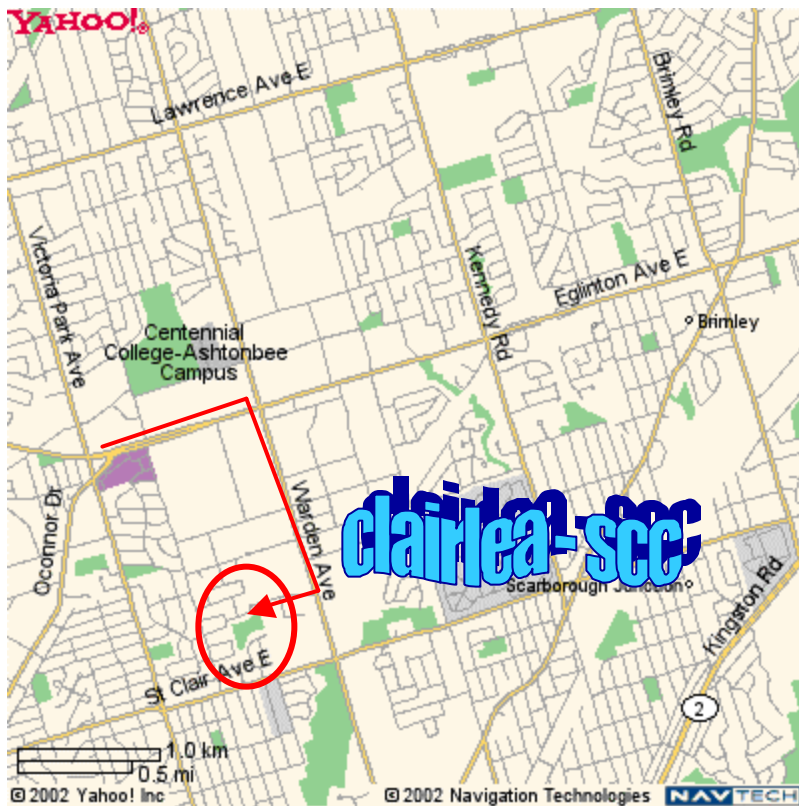

... its all about football.

Map to ClairLea Scarborough Soccer Centre (Scarborough) >>
<http://tntsoccer.tripod.com>

TTC : Danforth Line to Warden

Take the subway to Warden subway on the Danforth Line. Walk north from Warden and St Clair to Fairfax (opposite the Warden Power Centre Mall) and turn left on to Fairfax.

The Clairlea “Scarborough Soccer Centre” is located on the left hand side. Parking is available there for free beside the facility. If the lot is full there is additional parking on the north side of the street.

Driving : DVP – Eglinton East

From the Don Valley Parkway exit Eglinton East and travel until you reach Warden. Turn Right or south onto Warden and follow to Fairfax – second set of lights.

Turn Right on to Fairfax and the Clairlea “Scarborough Soccer Centre” is located on the left hand side. Parking is available there for free beside the facility. If the lot is full there is additional parking on the north side of the street.