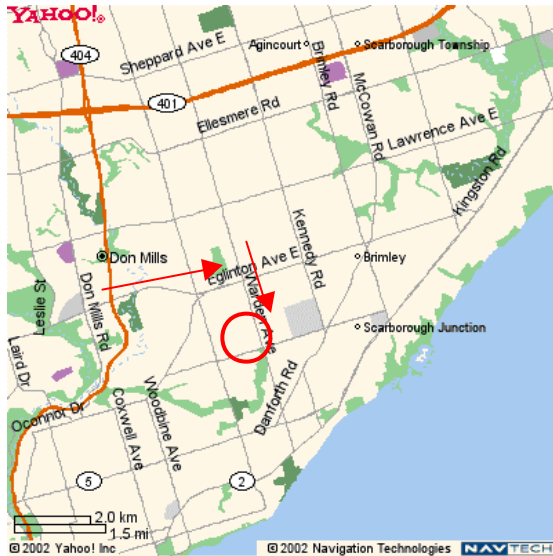

... its all about football.

Map to ClairLea Scarborough Soccer Centre (Scarborough) >>
<http://tntsoccer.tripod.com>

TTC : Danforth Line to Warden

Take the subway to Warden subway on the Danforth Line. Walk north from Warden and St Clair to Fairfax (opposite the Warden Power Centre Mall) and turn left on to Fairfax.

The Clairlea “Scarborough Soccer Centre” is located on the left hand side. Parking is available there for free beside the facility. If the lot is full there is additional parking on the north side of the street.

Driving : DVP – Eglinton East

From the Don Valley Parkway exit Eglinton East and travel until you reach Warden. Turn Right or south onto Warden and follow to Fairfax – second set of lights.

Turn Right on to Fairfax and the Clairlea “Scarborough Soccer Centre” is located on the left hand side. Parking is available there for free beside the facility. If the lot is full there is additional parking on the north side of the street.