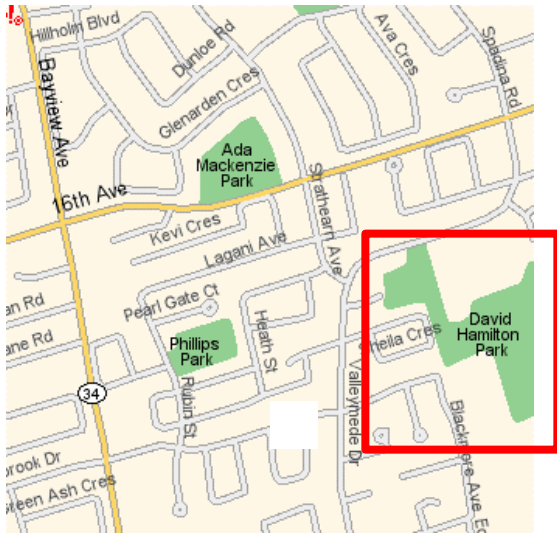

... its all about Football.

MAP > David Hamilton, RH > <http://tntsoccer.tripod.com>

Location :

Richmond Hill, Ontario

Driving Directions :

Take the DVP or the 401 to the 404 north to 16th Avenue and head west
Follow 16th Avenue, the park is south of 16th Ave., East of Bayview Ave.
Turn left or south on Bayview past 16th Ave., to Blackmore Ave.,
Turn east on Blackmore Ave, the field is behind the school at end of street.

Subway Directions :

You need a car to get here.