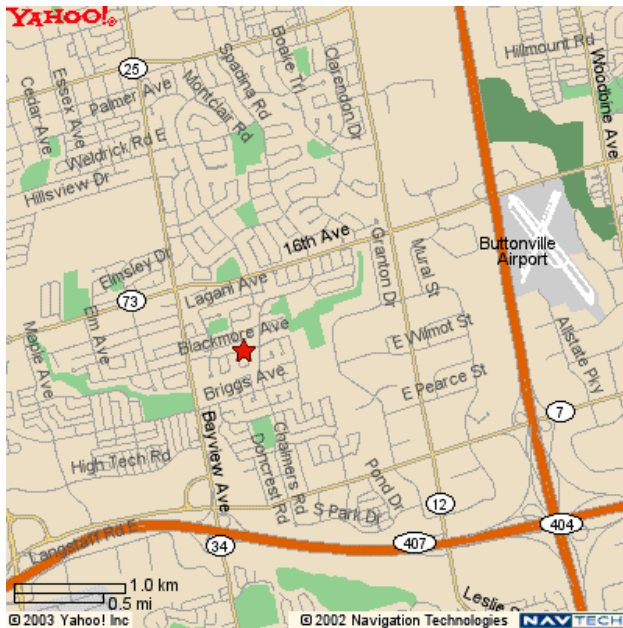

... its all about Football.

MAP > David Hamilton, RH > <http://tntsoccer.tripod.com>

Location :

Richmond Hill, Ontario

Driving Directions :

Take the DVP or the 401 to the 404 north to 16th Avenue and head west
Follow 16th Avenue, the park is south of 16th Ave., East of Bayview Ave.
Turn left or south on Bayview past 16th Ave., to Blackmore Ave.,
Turn east on Blackmore Ave, the field is behind the school at end of street.

Subway Directions :

You need a car to get here.