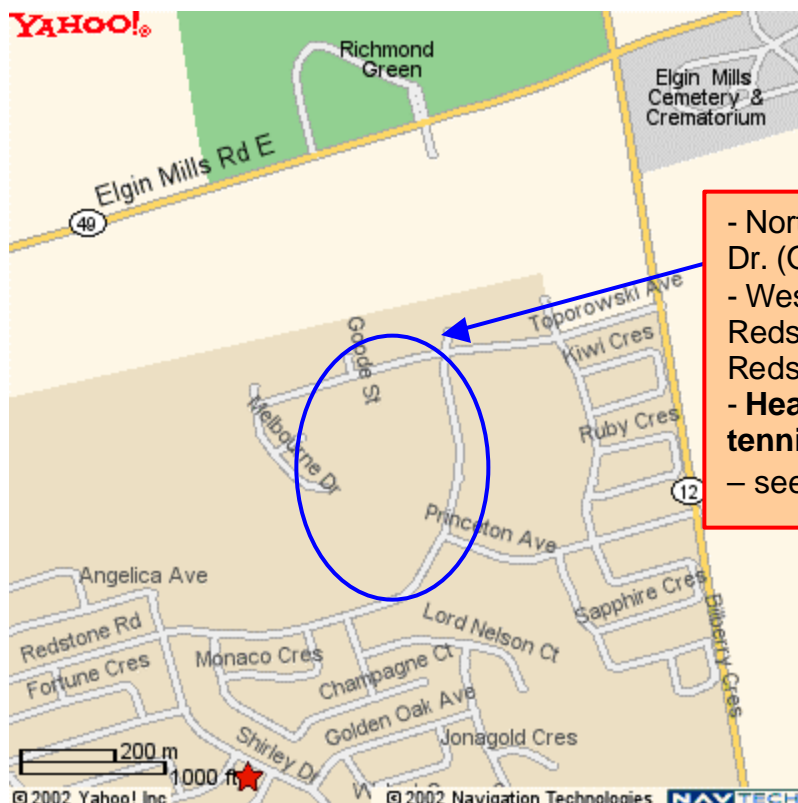

Map to Headwaters Park >> <http://tntsoccer.tripod.com>

**Headwaters Directions: Richmond Hill**  
 - 401 to 404 North on the 404 to Major MacKenzie Dr. and West on Major MacKenzie Dr. to Leslie St.

- North on Leslie St to Toporowski Dr. (One Street south of Elgin Mills)  
 - West (Left) on Toporowski to Redstone and turn left again onto Redstone  
 - **Headwaters is located behind tennis courts.** Not on Yahoo Map – see blue circle.

**Note – NO TTC :** You really need a car or a ride to get to this field.