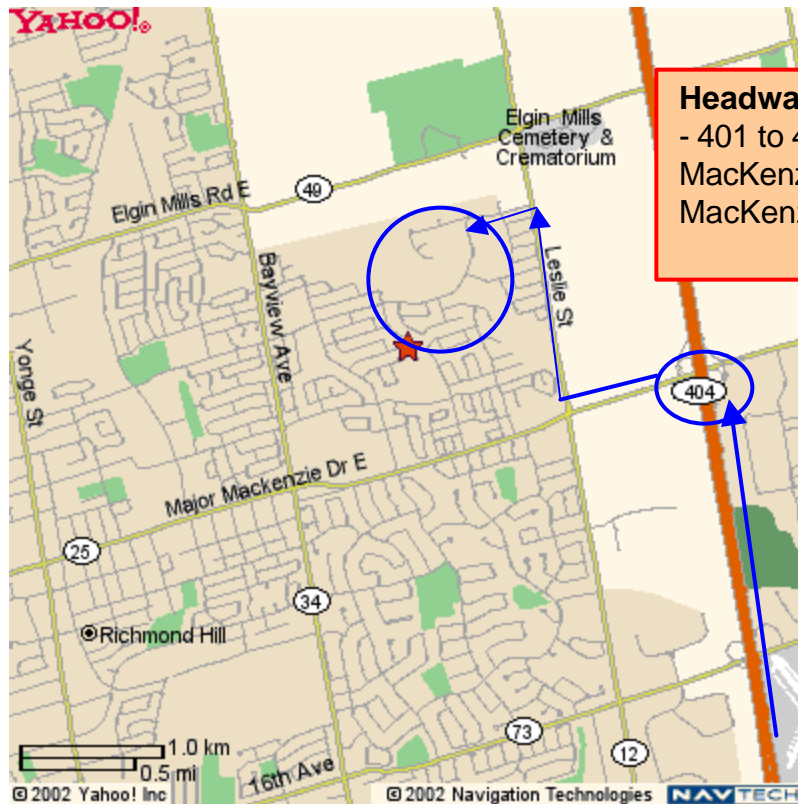

Map to Headwaters Park >> <http://tntsoccer.tripod.com>

**Headwaters Directions: Richmond Hill**  
 - 401 to 404 North on the 404 to Major MacKenzie Dr. and West on Major MacKenzie Dr. to Leslie St.

- North on Leslie St to Toporowski Dr. (One Street south of Elgin Mills)  
 - West (Left) on Toporowski to Redstone and turn left again onto Redstone  
 - **Headwaters is located behind tennis courts.** Not on Yahoo Map – see blue circle.

**Note – NO TTC :** You really need a car or a ride to get to this field.