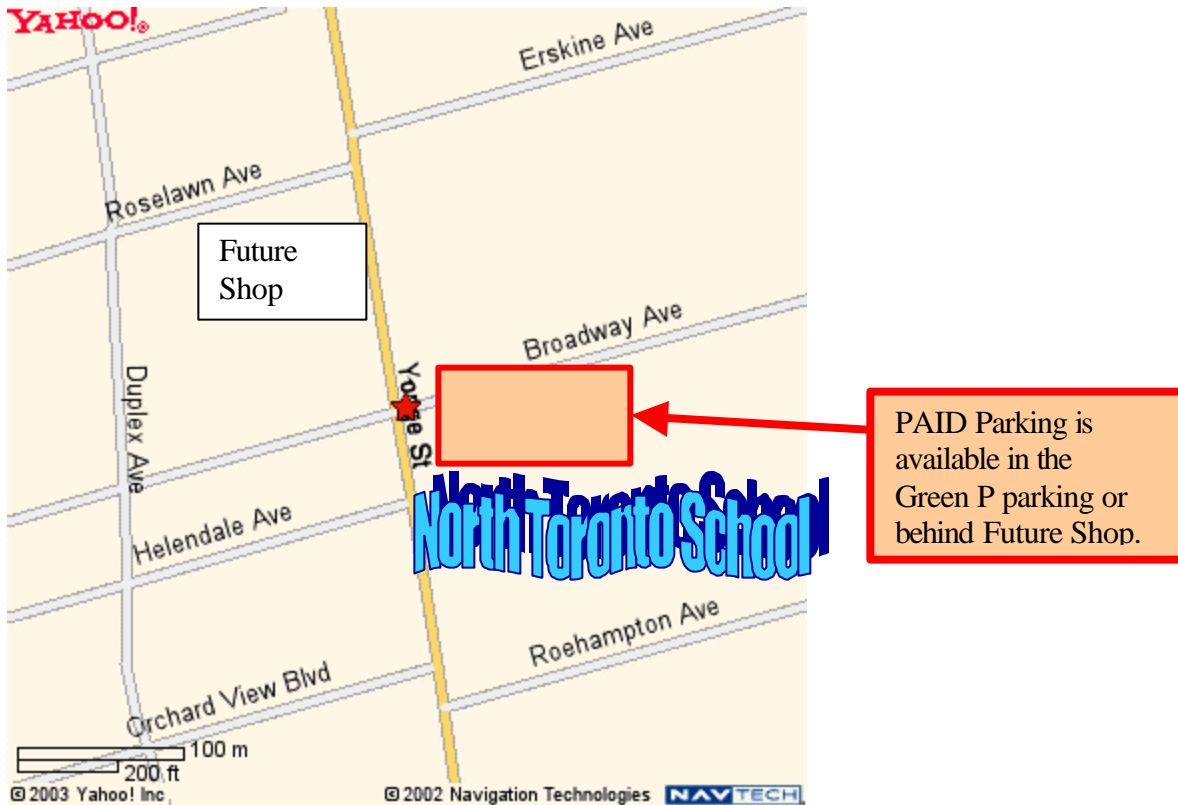

... its all about Football.

MAP > North Toronto School > <http://tntsoccer.tripod.com>

Location :

North Toronto School is located – east of Yonge below Lawrence and above Eglinton. It has a small field at the back with a running track. We will meet there and if it is full determine another location together.

Driving Directions :

Drive to Eglinton and Yonge – from the west turn left onto Yonge (north) and drive north – Broadway is about the second street on your right. Turn right and at almost immediately on your right is the school field. We will run and practice on the field.

Subway Directions :

Take the subway to Yonge and Eglinton on the Yonge line (east). Walk north on the right/east side of Yonge about 3 city blocks until you reach Broadway Ave. on your right. Turn right and at almost immediately on your right is the school field. We will run and practice on the field.