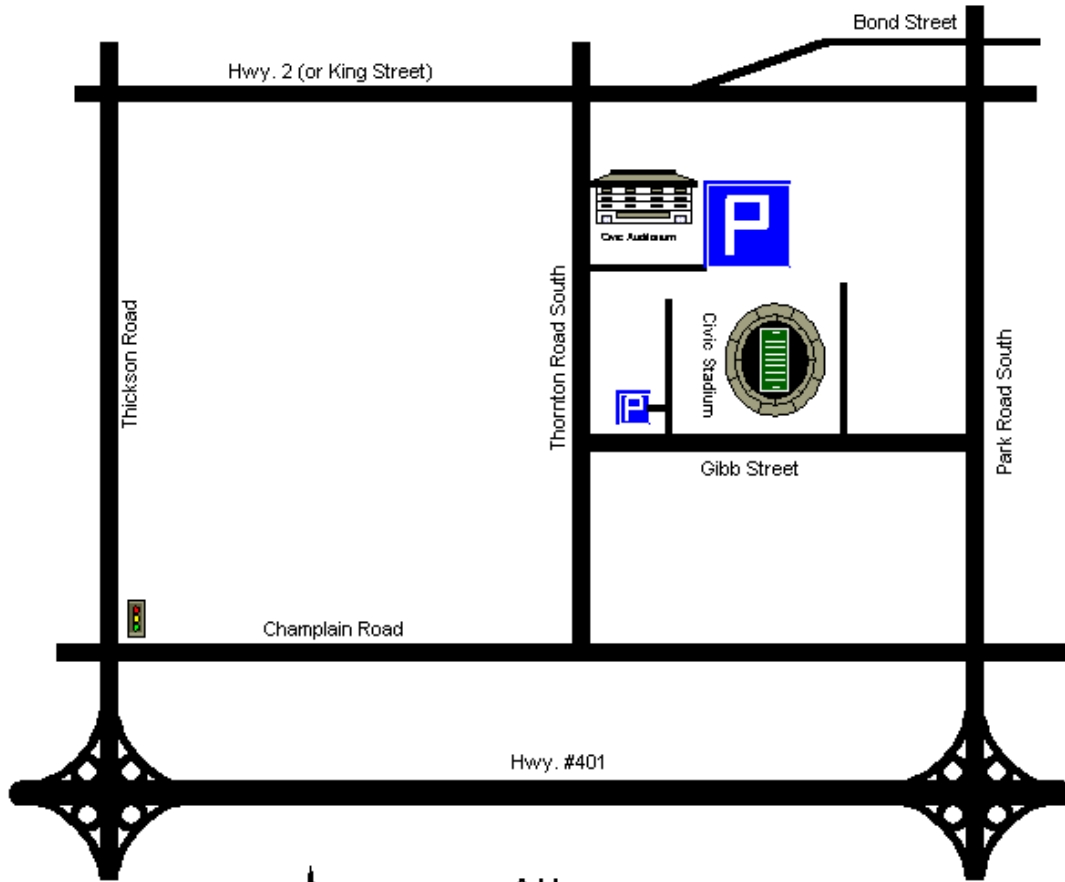

... its all about Football.

MAP > Oshawa Civic Fields > <http://tntsoccer.tripod.com>

Address:
141 Thornton Road South
Oshawa
(905) 725-1111

Location :

There are four Civic Stadium fields in Oshawa all within walking distance of each other. You will need a car to get there. In 2003 we are scheduled on field three at the south/east corner of Gibb and Thorton.

Driving Directions :

Drive to the 401 East to Oshawa – exit at Park road exit and turn left onto Park Road. Follow to Gibb and turn left at Gibb. Follow to Thorton and turn left and immediately left to park in the field parking lot closest to field #3. Parking on the street is subject to car break-ins so use the lots here or on the north side for more security.

Subway Directions :

You need a car or to get someone to pick you up at the Oshawa GO Station.