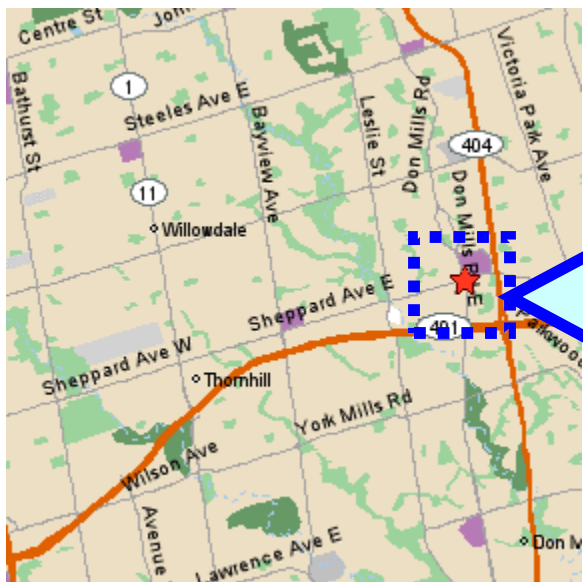

Map > Parkway Forest > Unofficial Practice Field >  
<http://tntsoccer.tripod.com>

## Parkway Forest

Exit from the TTC at **Don Mills Subway stop** and walk on the east side of Don Mills south across the intersection to access the set of fields at Parkway Forest Park.

Driving take the **401 east to 404 North** and exit at Sheppard. Turn left heading west on Sheppard and at the lights at Don Mills turn left. The second street on the left is Parkway Forest Drive.

If you get lost call Joe on his cell – 647-287-5414.