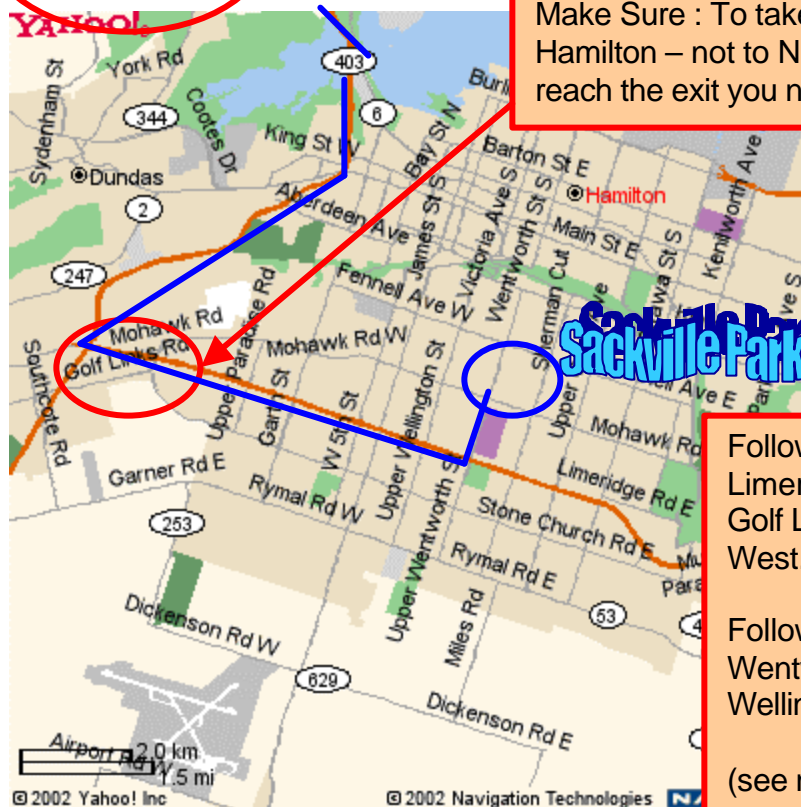

Map to Hamilton : Sackville Hill Memorial Park >>

<http://tntsoccer.tripod.com>

From Toronto : Take the QEW South to Hamilton – approximate time to travel is 1 hour.

Make Sure : To take the QEW South to Hamilton – not to Niagara in order to reach the exit you need.

Follow QEW Hamilton. Exit at Limeridge Road East (#6), exit at Golf Links Road / Mohawk Road West.

Follow Mohawk Road to Upper Wentworth (one street past Upper Wellington) and turn left.

(see next page ...)

TTC : There is no TTC to this field – you need a car or a ride.

Follow Mohawk Road to Upper Wentworth (one street past Upper Wellington) and turn left.

Sackville Hill Memorial Park is on the corner of Mohawk and Upper Wentworth Street.