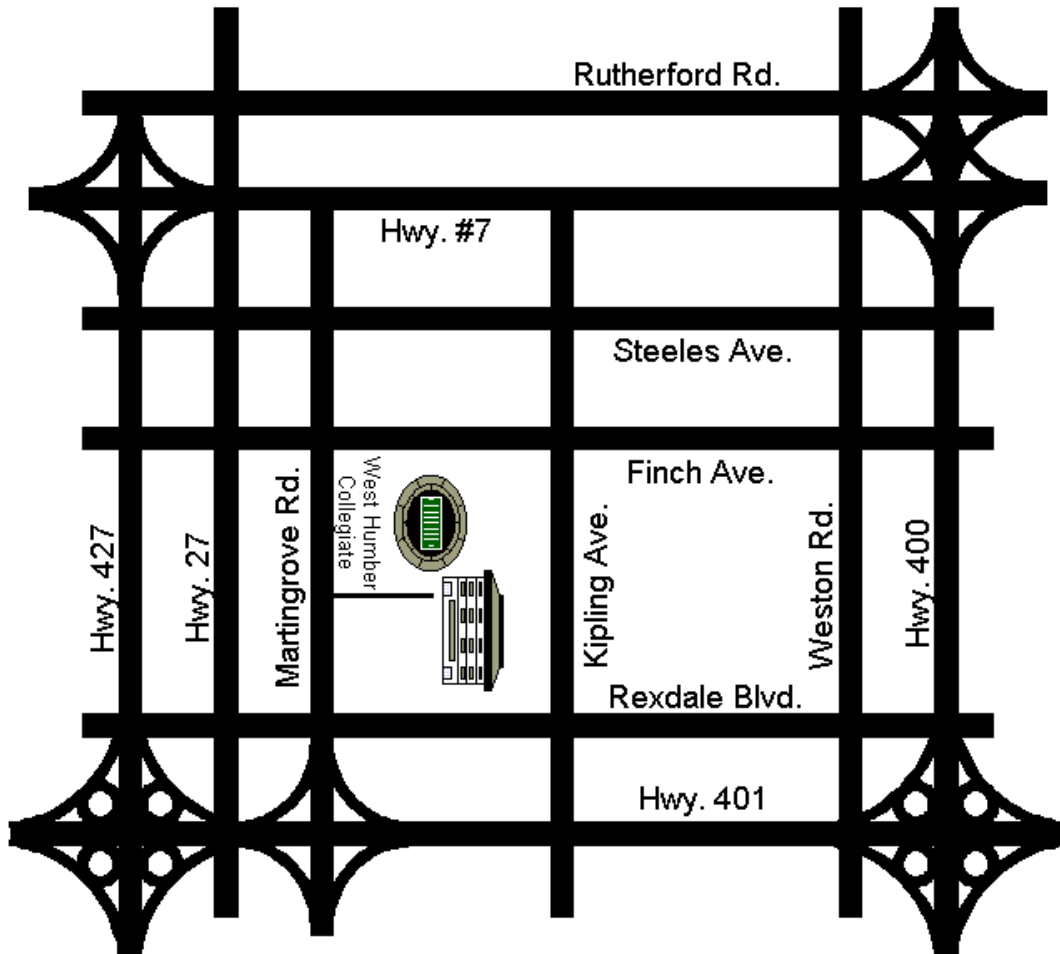

... its all about football.

**Map to West Humber Collegiate >> <http://tntsoccer.tripod.com>**

**TTC Directions :**

You will need a car or a ride to access this field.

**Driving Directions :**

Take the 401 West past the 400 and exit at Martingrove Road. Follow north past Rexdale Boulevard and you will see West Humber Collegiate on the right hand side of the road. If you hit Finch you have gone to far.